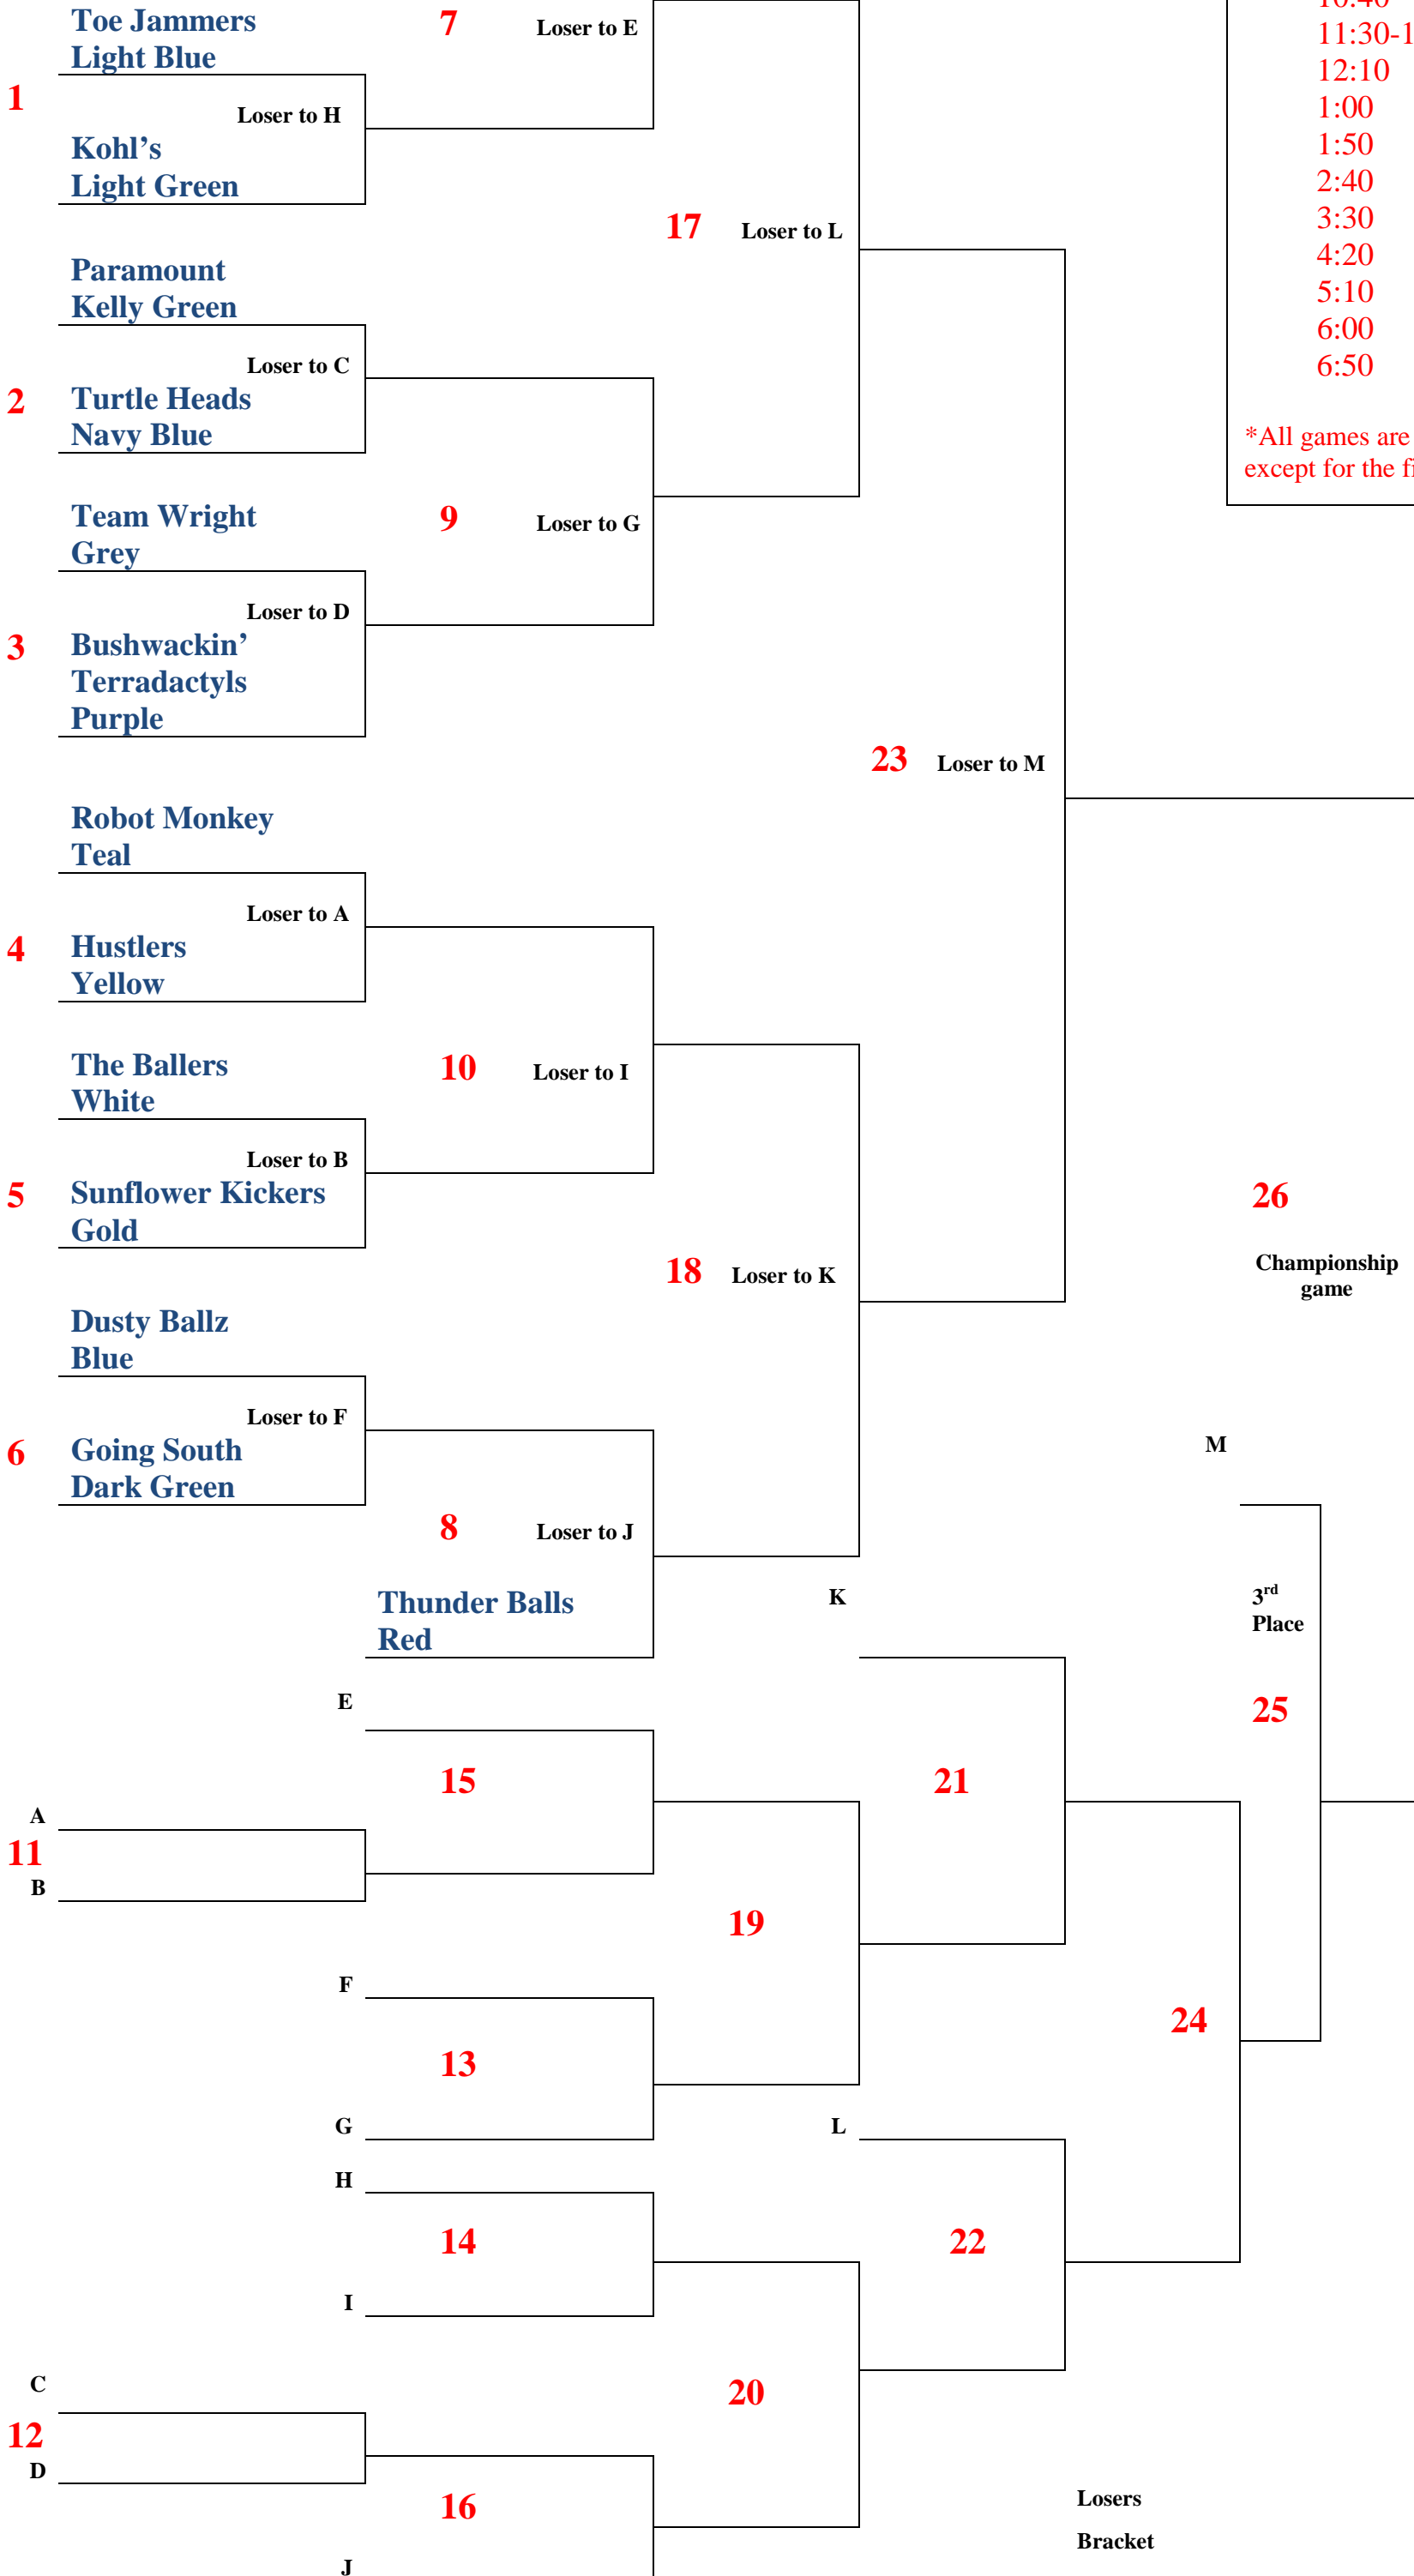

**Da Kine Bail  
Bonds – Orange**

**Winners  
Bracket**

<u>Time</u>	<u>Game</u>
9am	1,2,3
9:50	4,5,6
10:40	7,8,9
11:30-12:10	Kids game
12:10	10,11,12
1:00	13,14
1:50	15,16
2:40	17,18
3:30	19,20
4:20	21,22
5:10	23,24
6:00	25 – 3 <sup>rd</sup> place
6:50	26 – 1 <sup>st</sup> , 2 <sup>nd</sup>

\*All games are double elimination except for the final game

**Losers  
Bracket**